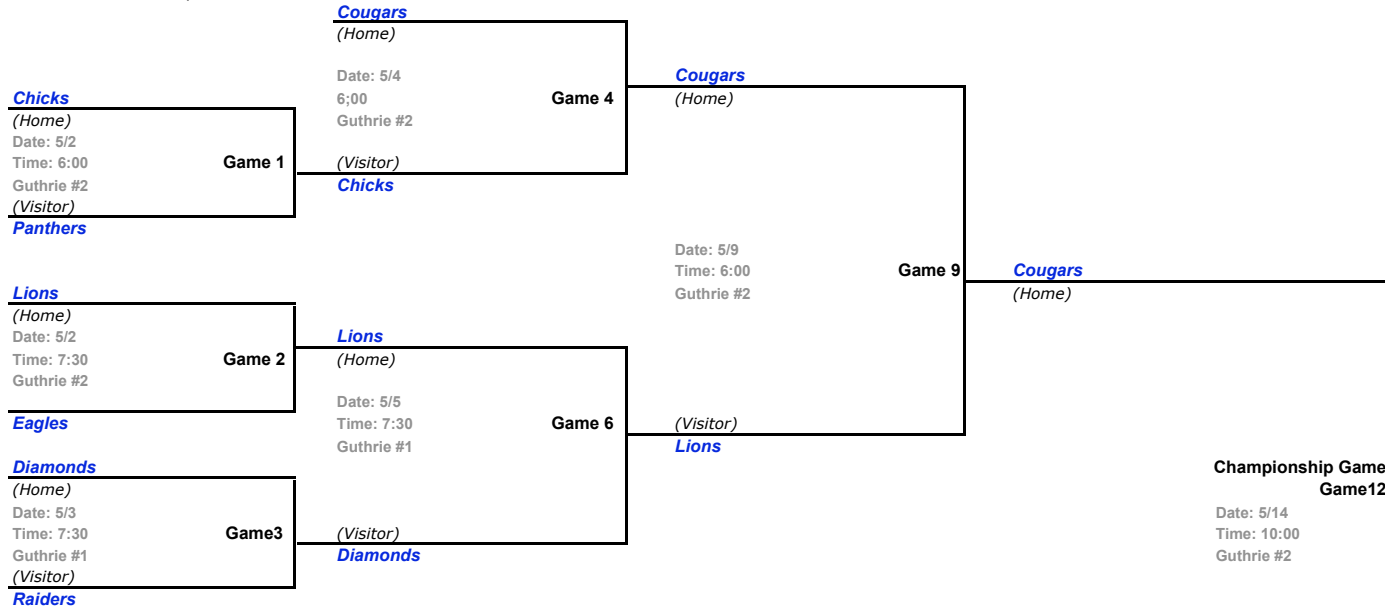

**2011 SBMSA Girls Softball
8U Silver Tournament Bracket**

Winners Bracket

Home team is at the top of the bracket

Loser Bracket