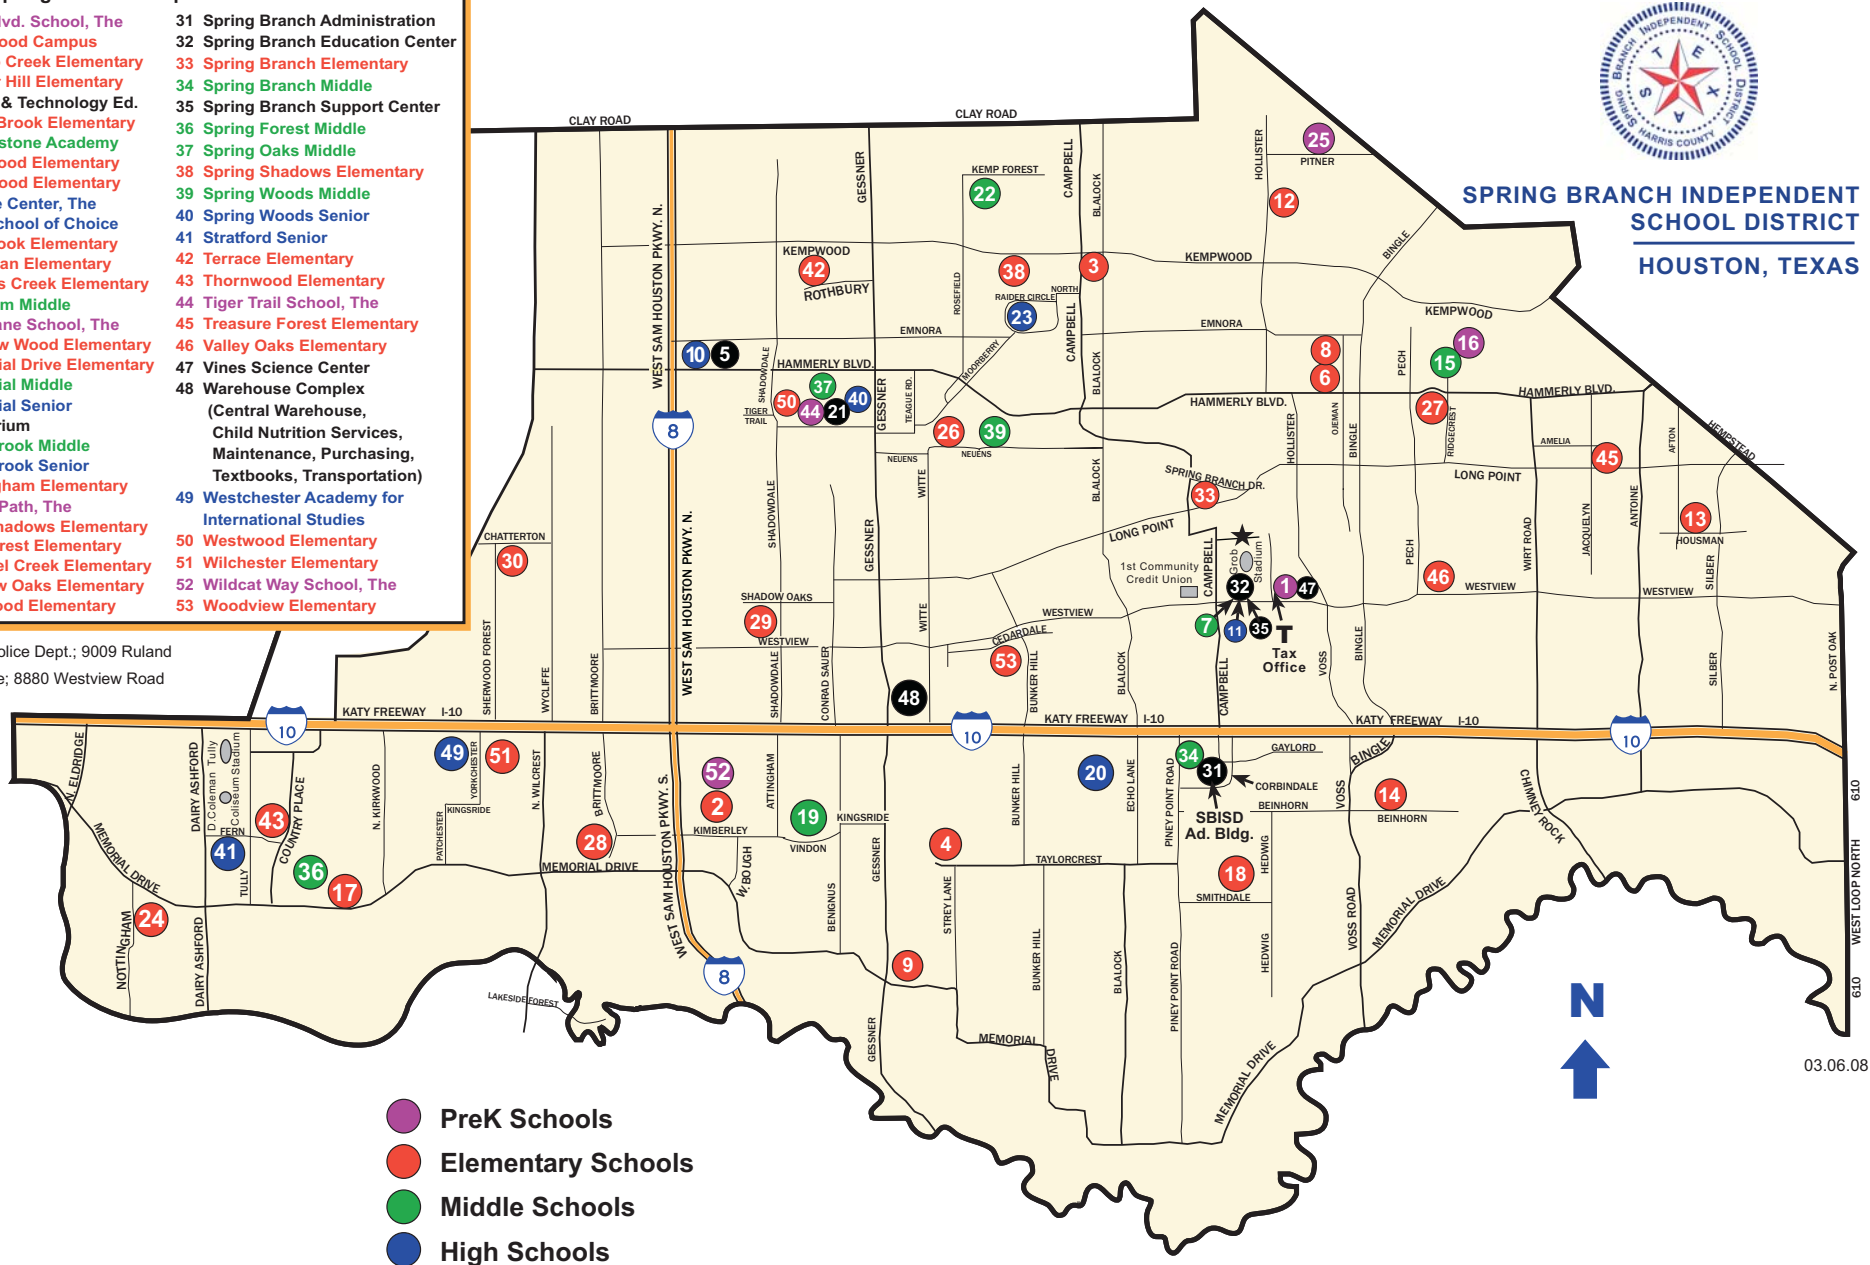

SPRING BRANCH INDEPENDENT SCHOOL DISTRICT
HOUSTON, TEXAS

MAP KEY
Spring Branch Campus or Facilities Sites

1 Bear Blvd. School, The	31 Spring Branch Administration
2 Bendwood Campus	32 Spring Branch Education Center
3 Buffalo Creek Elementary	33 Spring Branch Elementary
4 Bunker Hill Elementary	34 Spring Branch Middle
5 Career & Technology Ed.	35 Spring Branch Support Center
6 Cedar Brook Elementary	36 Spring Forest Middle
7 Cornerstone Academy	37 Spring Oaks Middle
8 Edgewood Elementary	38 Spring Shadows Elementary
9 Frostwood Elementary	39 Spring Woods Middle
10 Guthrie Center, The	40 Spring Woods Senior
11 High School of Choice	41 Stratford Senior
12 Hollibrook Elementary	42 Terrace Elementary
13 Housman Elementary	43 Thornwood Elementary
14 Hunters Creek Elementary	44 Tiger Trail School, The
15 Landrum Middle	45 Treasure Forest Elementary
16 Lion Lane School, The	46 Valley Oaks Elementary
17 Meadow Wood Elementary	47 Vines Science Center
18 Memorial Drive Elementary	48 Warehouse Complex
19 Memorial Middle	(Central Warehouse, Child Nutrition Services, Maintenance, Purchasing, Textbooks, Transportation)
20 Memorial Senior	49 Westchester Academy for International Studies
21 Natatorium	
22 Northbrook Middle	
23 Northbrook Senior	
24 Nottingham Elementary	
25 Panda Path, The	
26 Pine Shadows Elementary	
27 Ridgcrest Elementary	
28 Rummel Creek Elementary	
29 Shadow Oaks Elementary	
30 Sherwood Elementary	
	50 Westwood Elementary
	51 Wilchester Elementary
	52 Wildcat Way School, The
	53 Woodview Elementary

★ SBISD Police Dept.; 9009 Ruland
 T Tax Office; 8880 Westview Road

- PreK Schools
- Elementary Schools
- Middle Schools
- High Schools